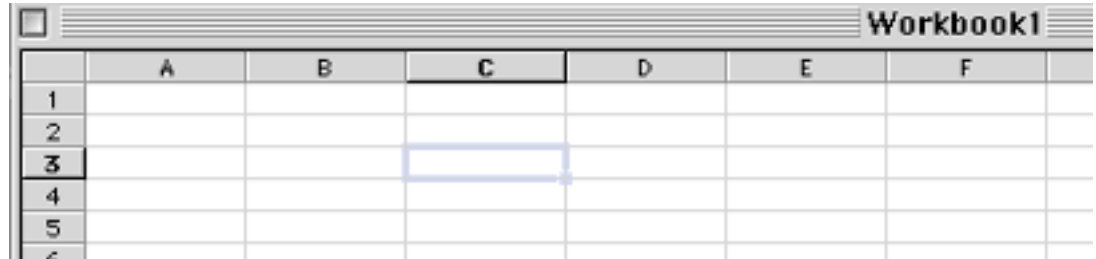

# Spreadsheet Terminology

Workbook

Cell

Row

Column

Data

Entering numbers

Entering dates

Entering text

Quick calculations

Formulas

AutoFill

**SUM(number 1,number 2,...)**  
 Adds all the numbers in a range of cells.

Resizing columns or rows

Changing font, size, style of text

Changing number formats